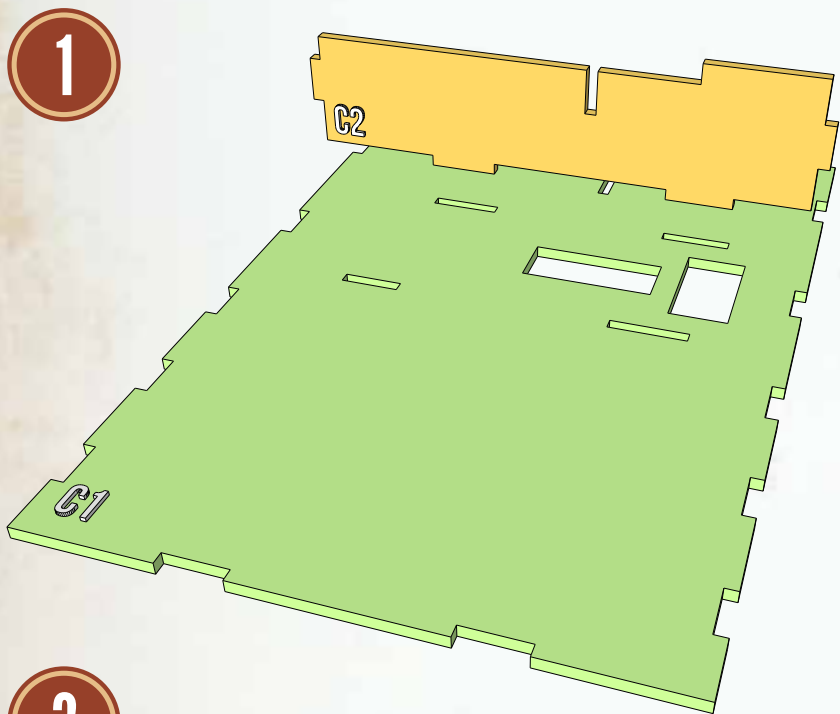

C - FENRIS PARTS

LASER CUT PLANS YOU CAN FIND ON: WWW.MARBLEMACHINE.ORG