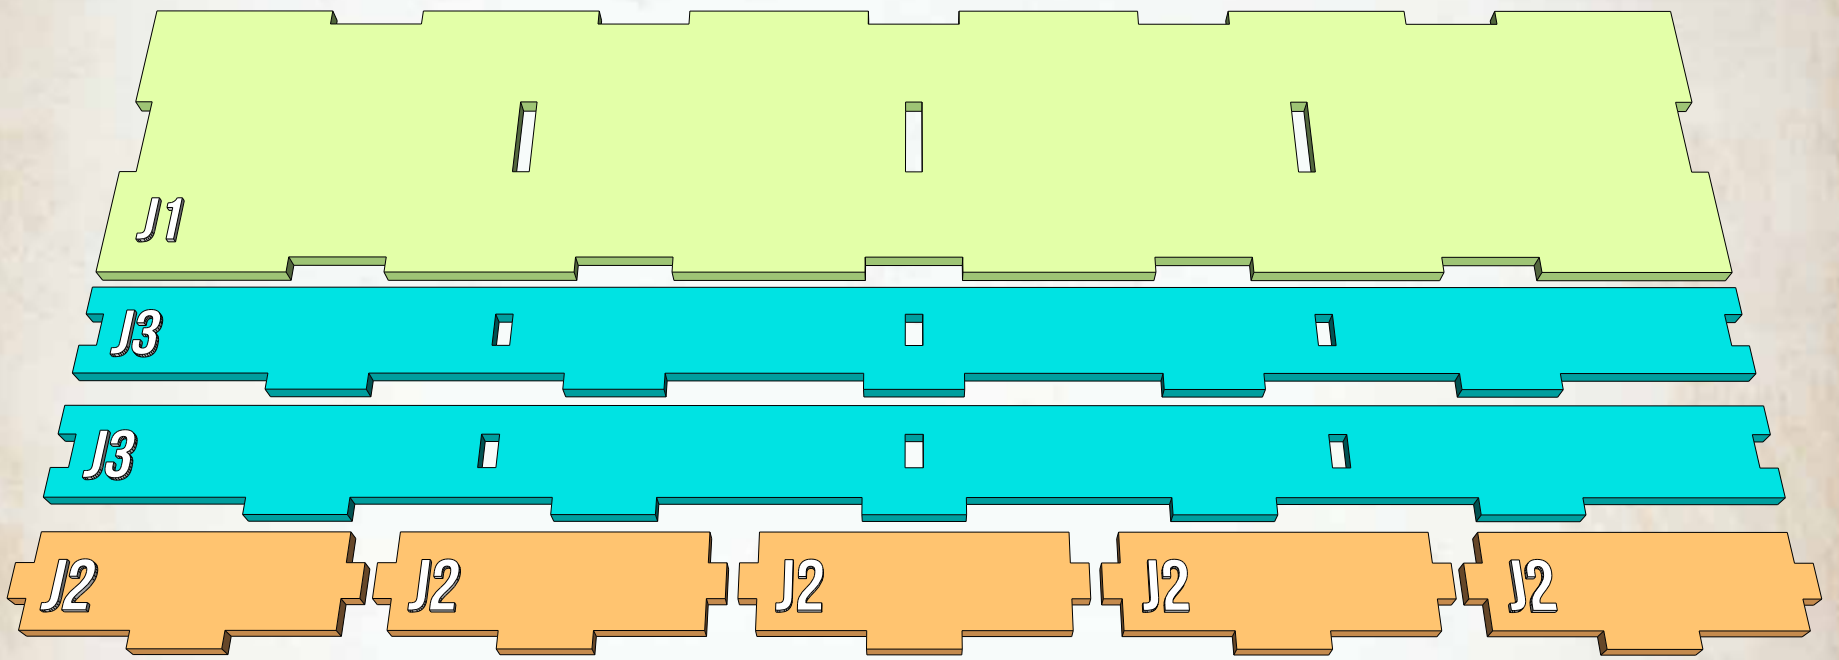

J - FENRIS PARTS

LASER CUT PLANS YOU CAN FIND ON: WWW.MARBLEMACHINE.ORG