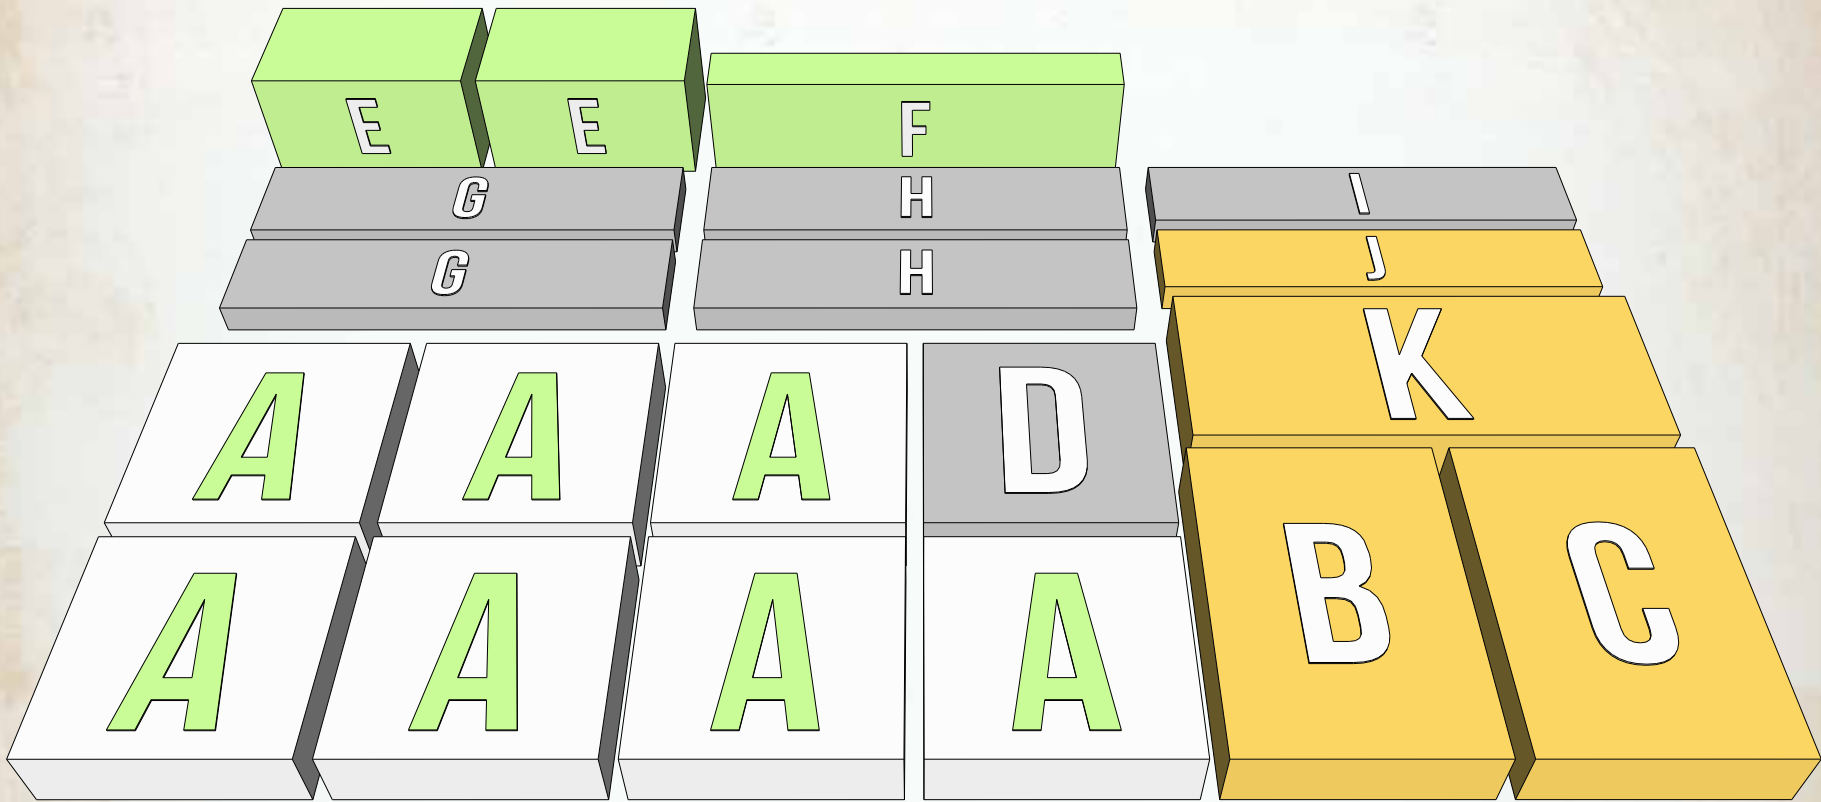

ALL BOX PARTS

- A - 7x FACTIONS
- B - FENRIS PARTS
- C - FENRIS PARTS
- D - SPARE PARTS
- E - 2x CARDS
- F - CARDS

- G - 2x RESOURCES
- H - 2x COINS
- I - OTHER PARTS
- J - FENRIS PARTS
- K - FENRIS PARTS

LASER CUT PLANS YOU CAN FIND ON: WWW.MARBLEMACHINE.ORG