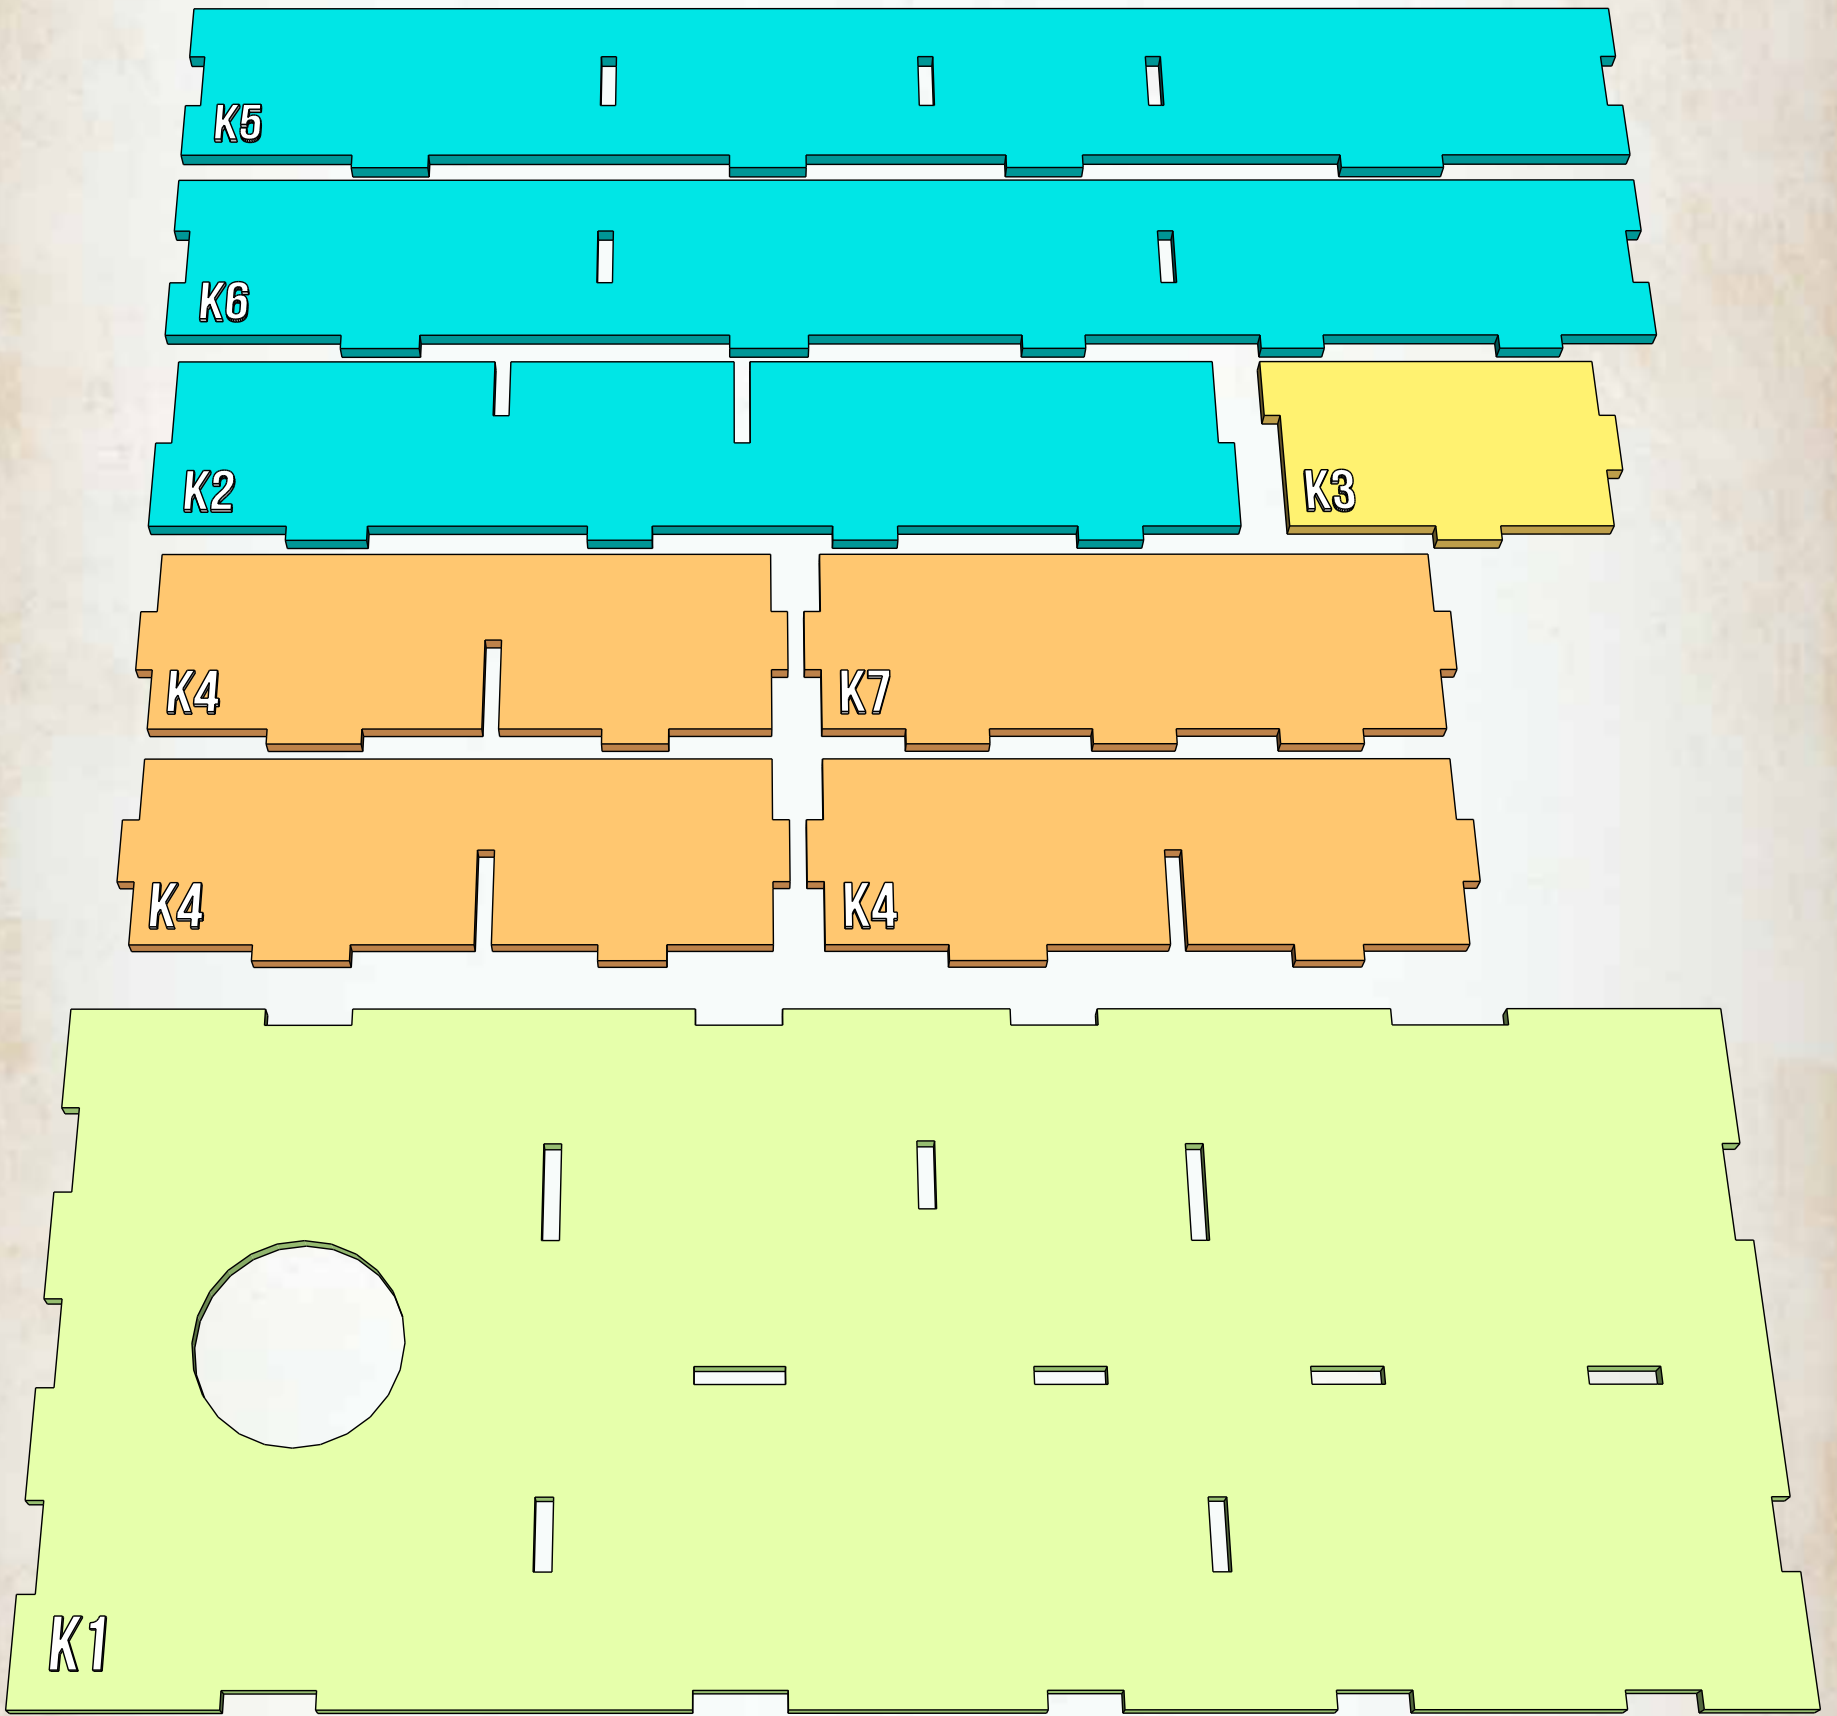

K - FENRIS PARTS