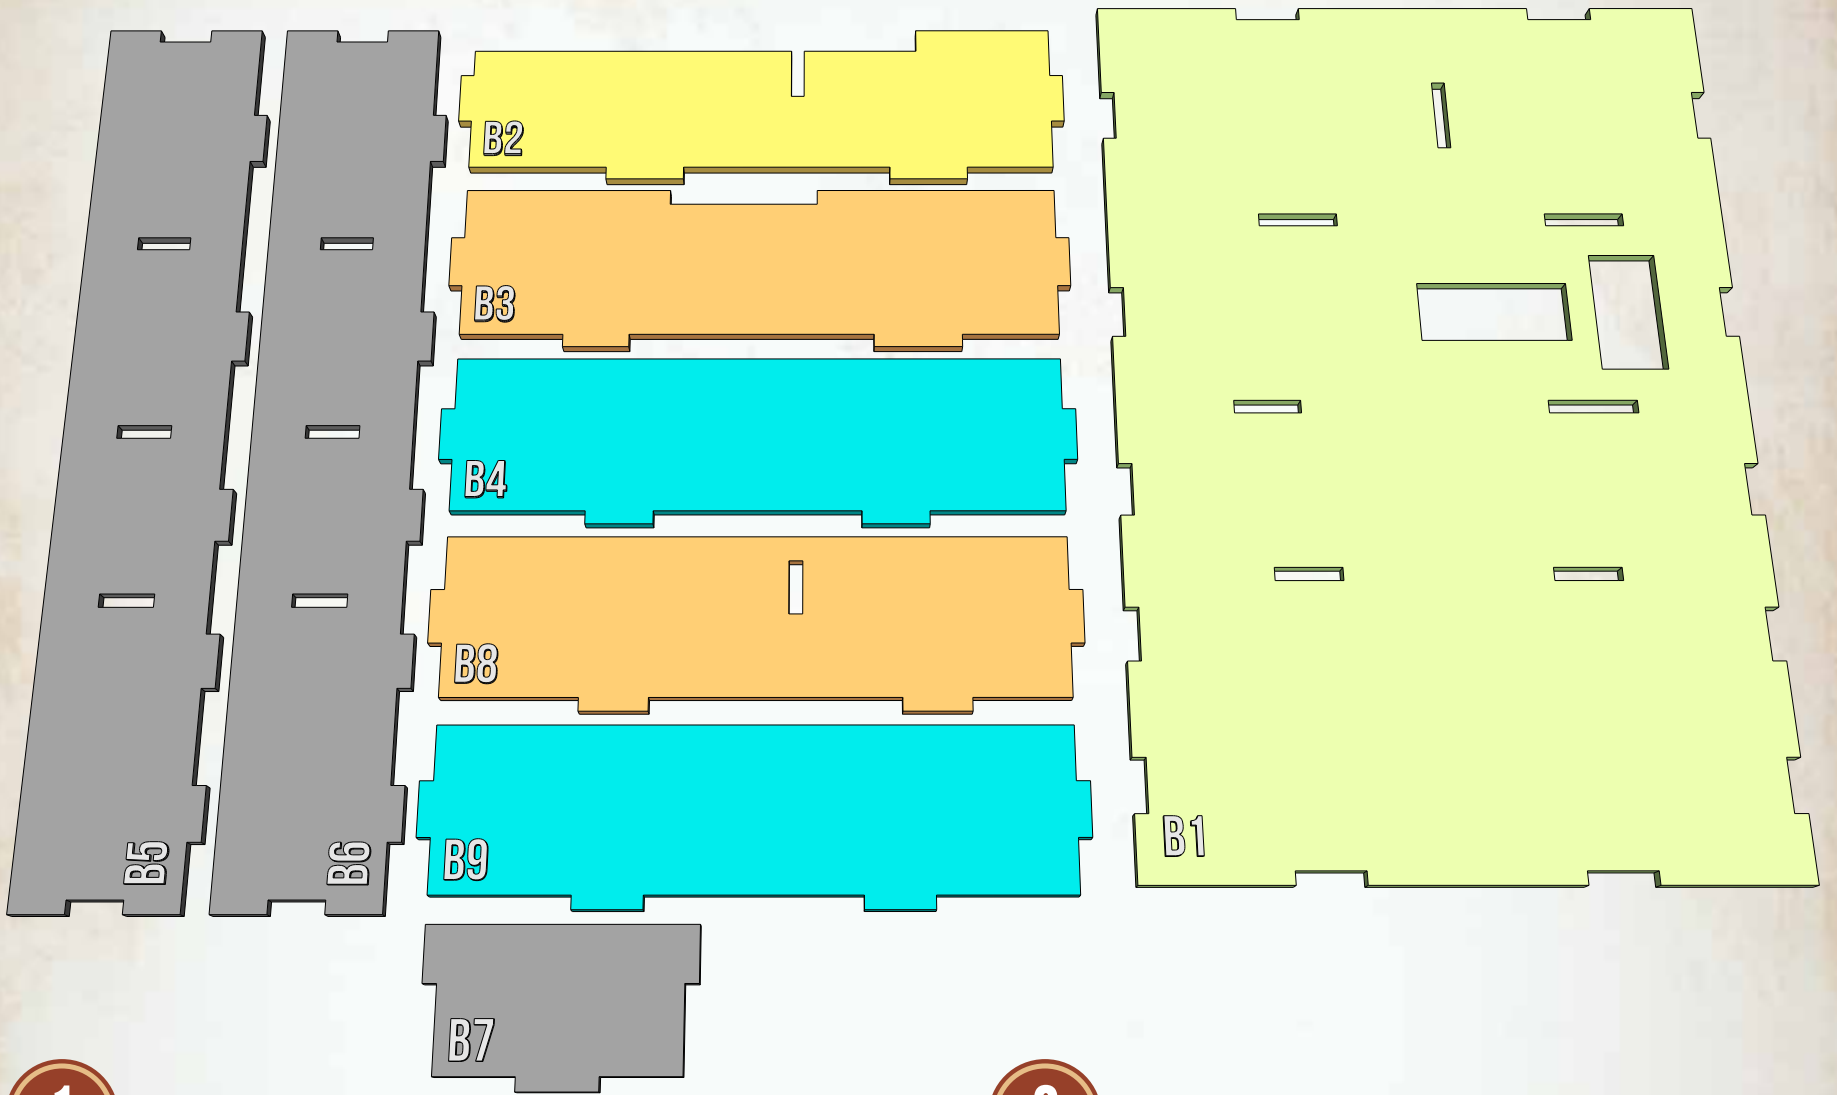

B - FENRIS PARTS

LASER CUT PLANS YOU CAN FIND ON: WWW.MARBLEMACHINE.ORG