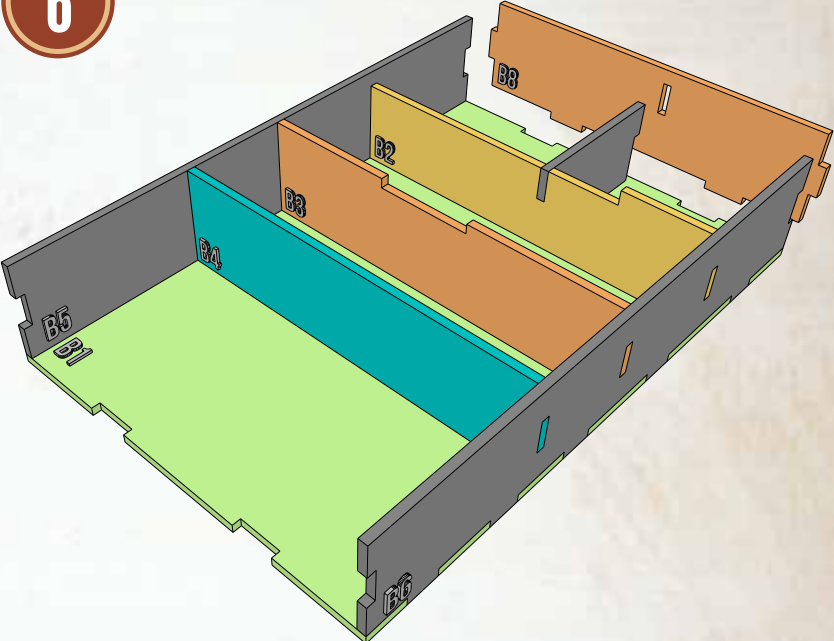

B - FENRIS PARTS

5

6

7

8

FACTION COMPONENTS

MECHS

AIRSHIP

FACTION COMPONENTS

POWER DIAL

CHARACTER

LASER CUT PLANS YOU CAN FIND ON: WWW.MARBLEMACHINE.ORG

DESIGNED BY MARCIN SAJ - WWW.MARBLEMACHINE.ORG