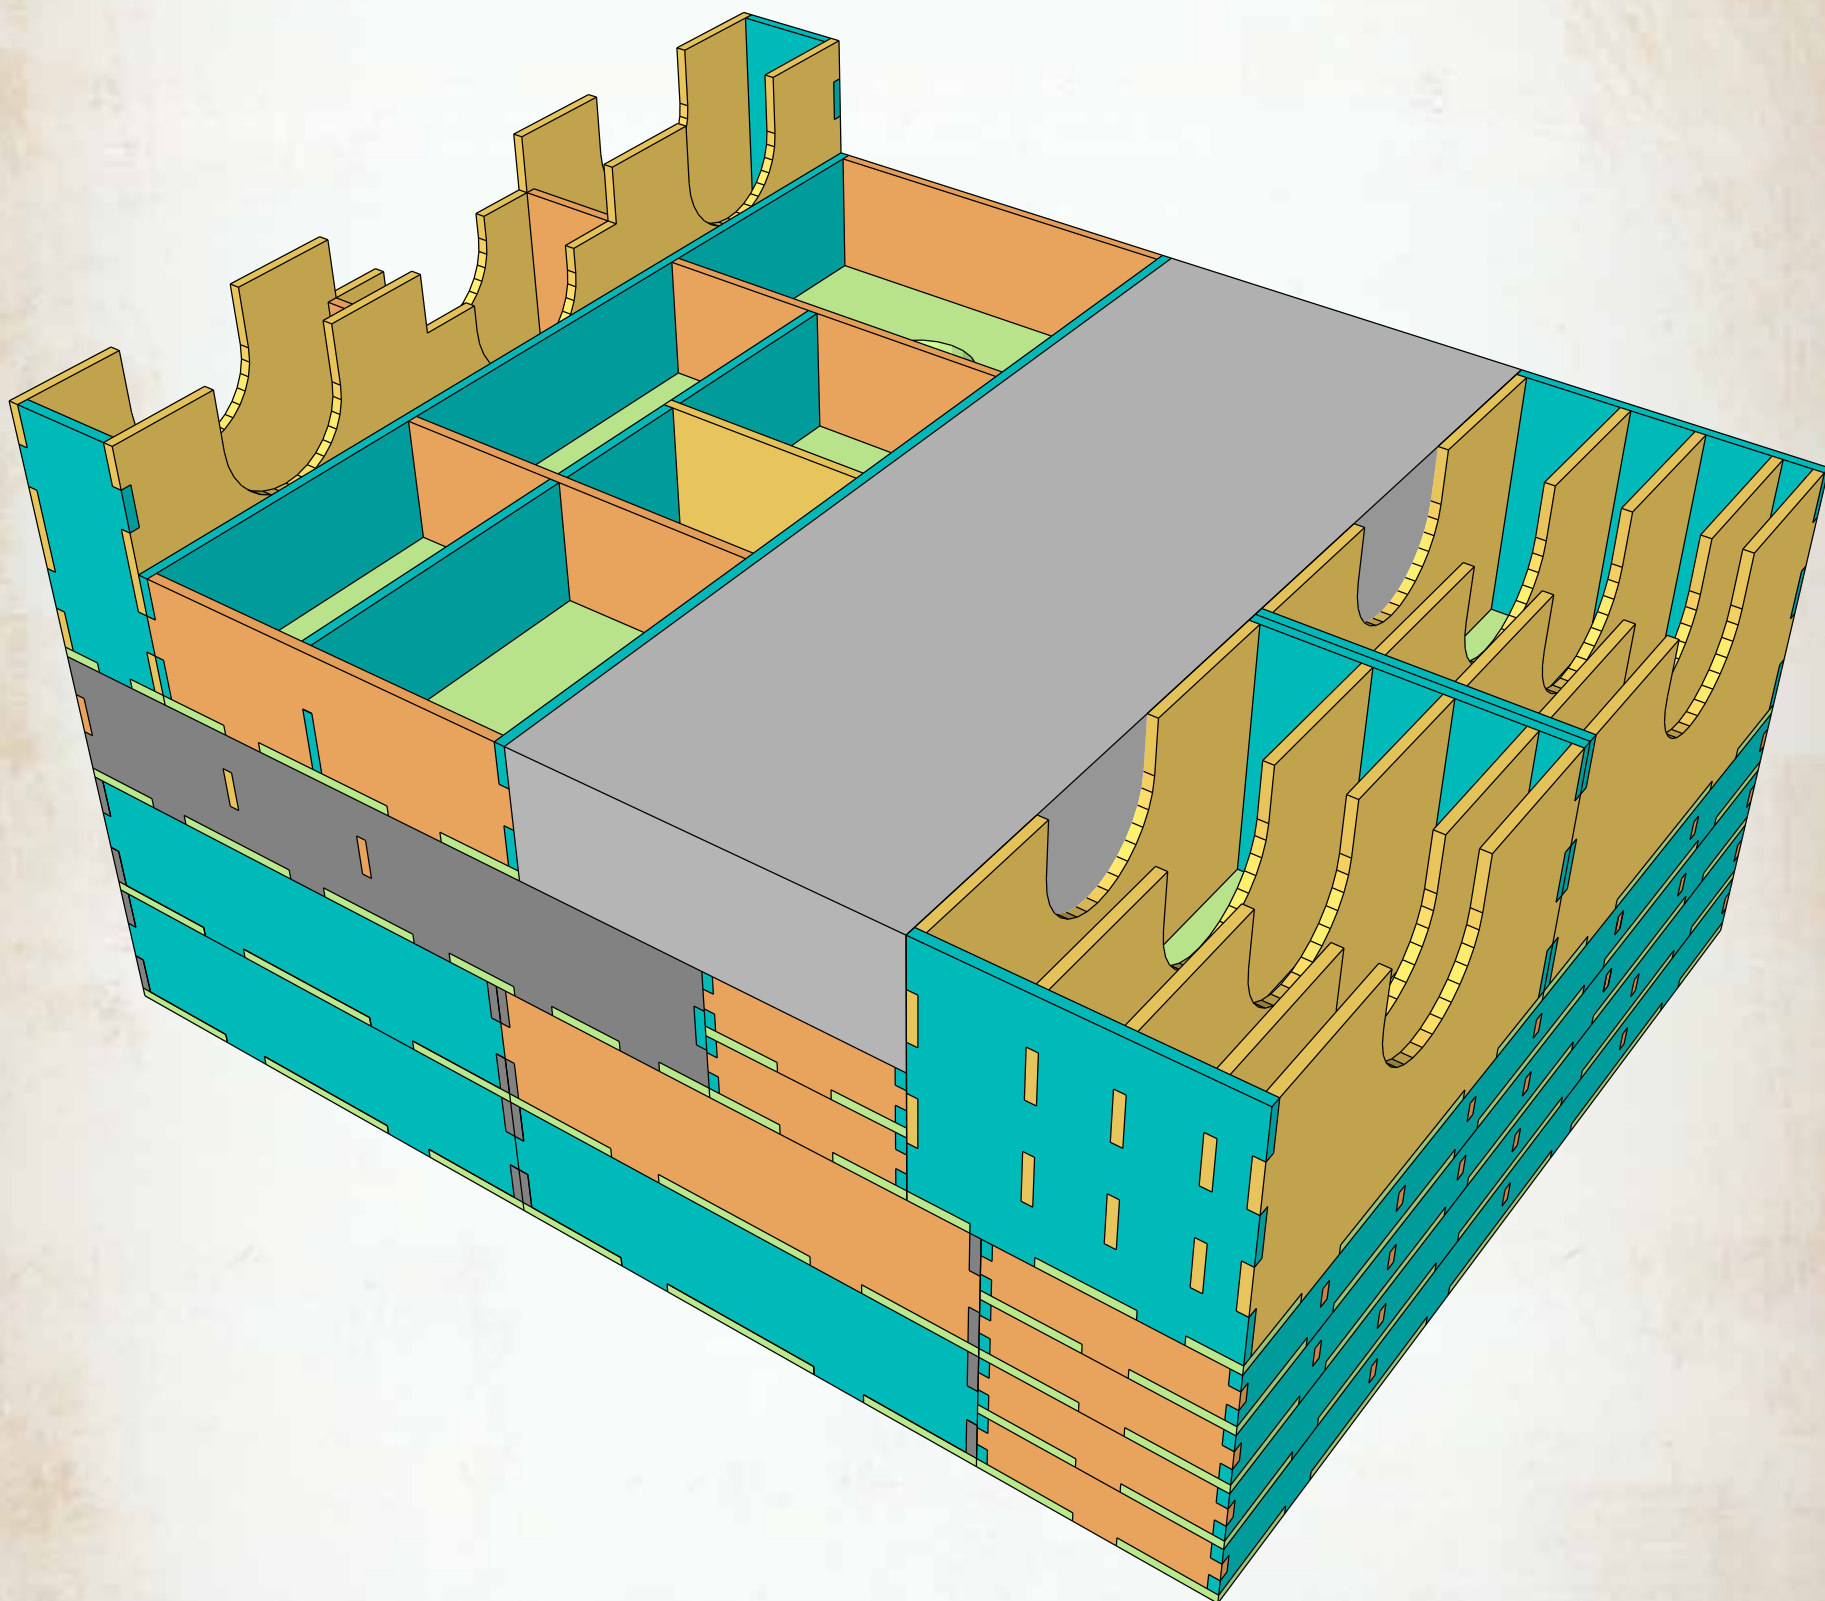

LEGENDARY BOX ORGANIZER

SCYTHER

ASSEMBLY INSTRUCTION

DESIGNED BY MARCIN SAJ - WWW.MARBLEMACHINE.ORG

LASER CUT PLANS YOU CAN FIND ON: WWW.MARBLEMACHINE.ORG

TABLE OF CONTENTS

A - 7 x FACTIONS 3-4

I - OTHER PARTS 18-19