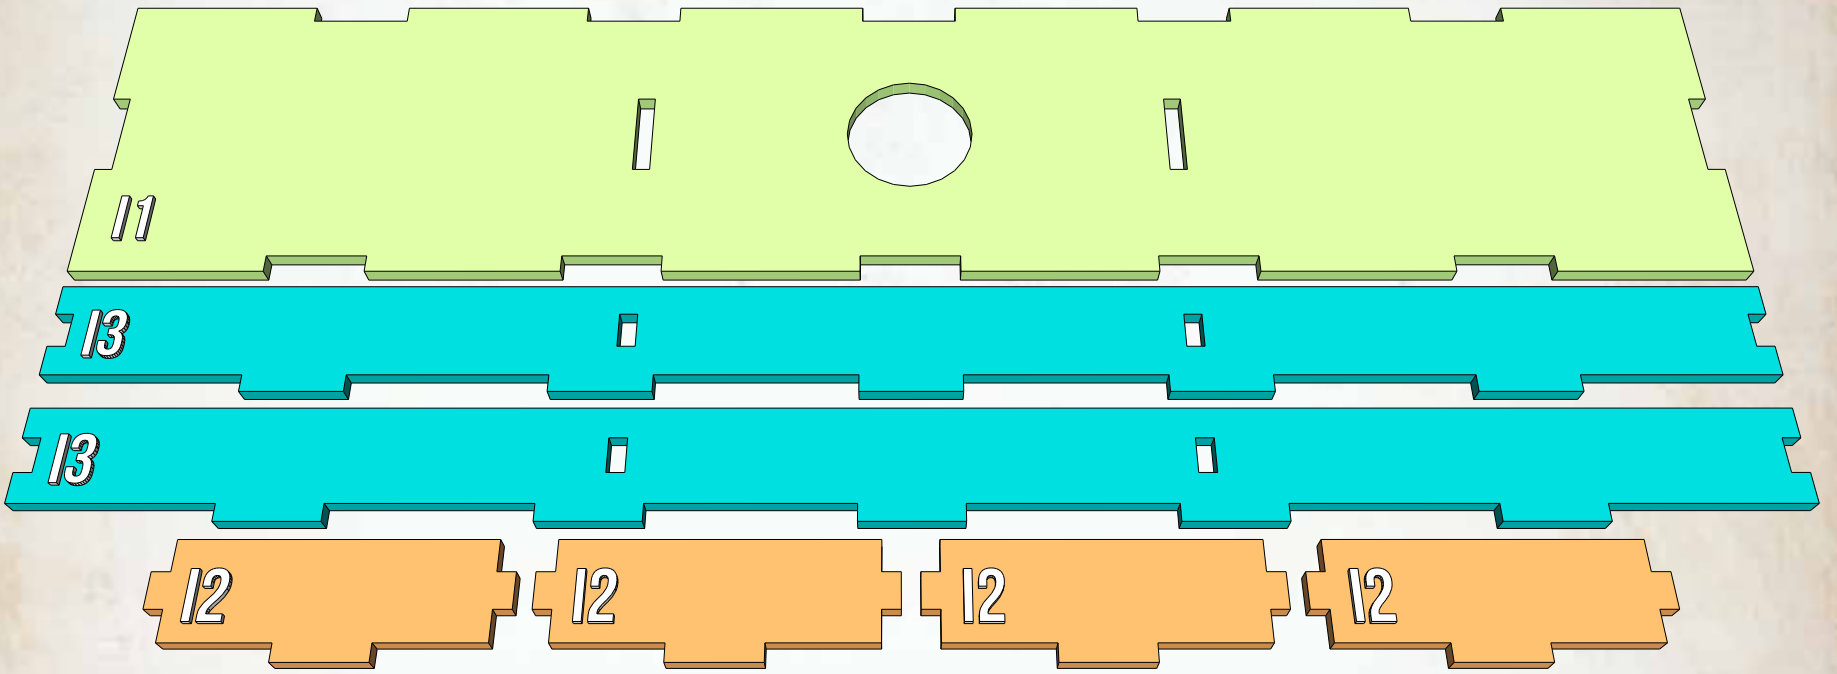

LASER CUT PLANS YOU CAN FIND ON: WWW.MARBLEMACHINE.ORG

H - 2 x COINS

3

LASER CUT PLANS YOU CAN FIND ON: WWW.MARBLEMACHINE.ORG

DESIGNED BY MARCIN SAJ - WWW.MARBLEMACHINE.ORG

I - OTHER PARTS

I - OTHER PARTS

3