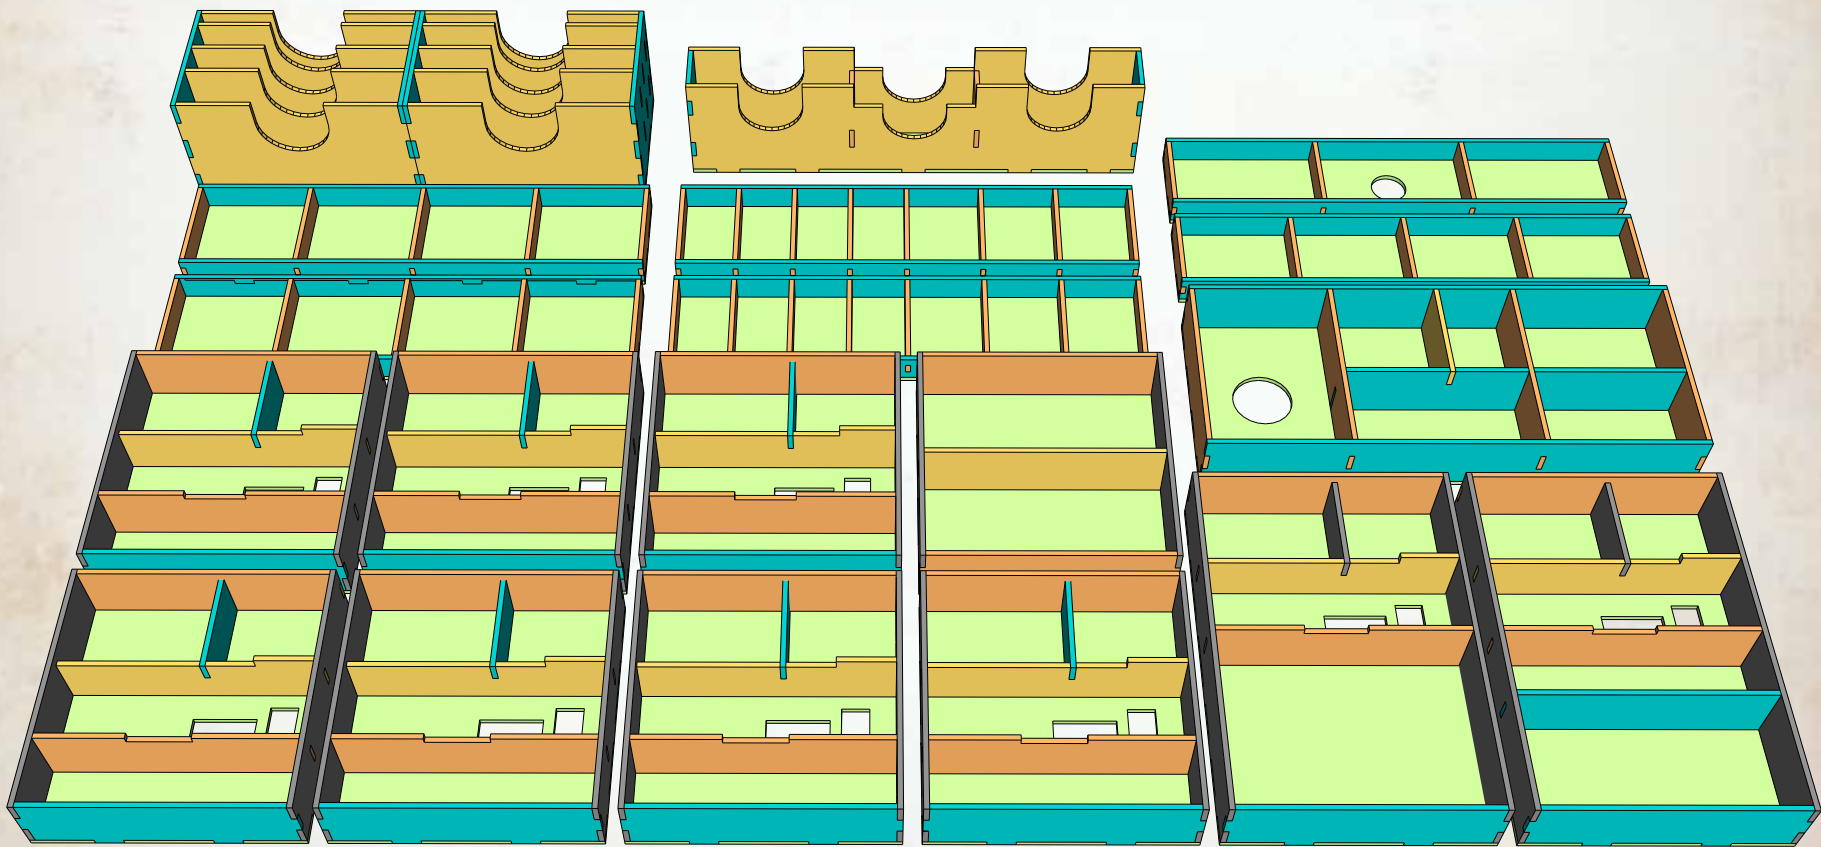

ALL BOX PARTS

- A - 7x FACTIONS
- B - FENRIS PARTS
- C - FENRIS PARTS
- D - SPARE PARTS
- E - 2x CARDS
- F - CARDS

- G - 2x RESOURCES
- H - 2x COINS
- I - OTHER PARTS
- J - FENRIS PARTS
- K - FENRIS PARTS

LASER CUT PLANS YOU CAN FIND ON: WWW.MARBLEMACHINE.ORG